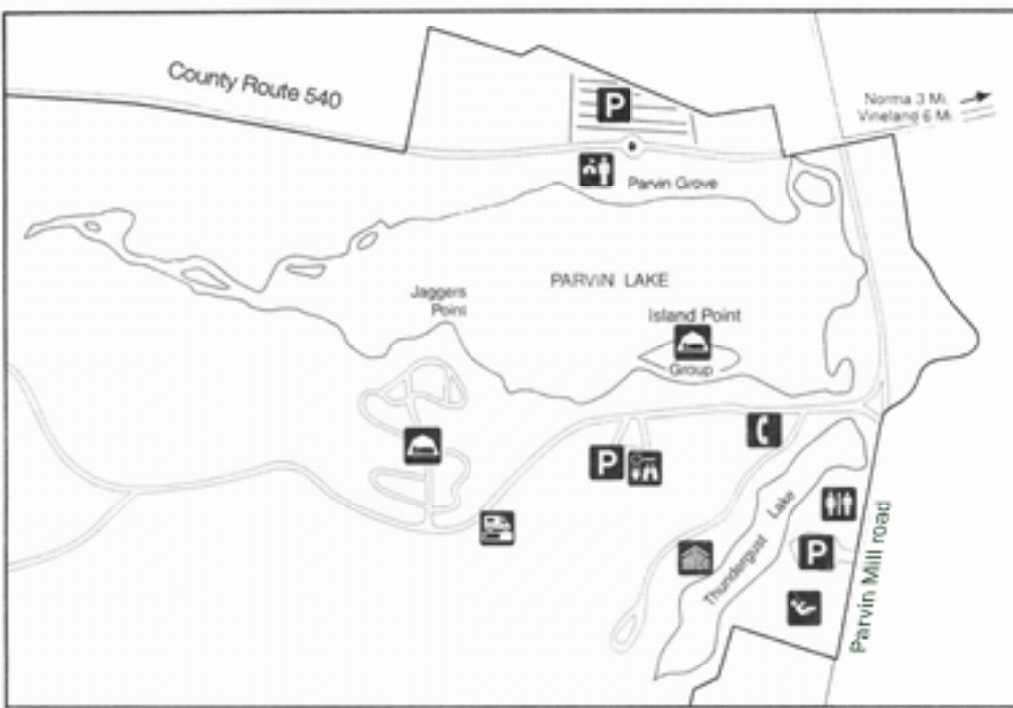

Parvin State Park

Campground Map for Juggers Point

LEGEND			
	Office		Trash/Recycling Receptacles
	Restrooms		RV/Trailer Sanitary Station
	Water		Interpretive Pavilion
	Hot Showers		Phone
	Laundry		Paved Road
	Playground		Unpaved Road
	Parking		
	Campsite		
	Camping Area		
	Cabin Area		